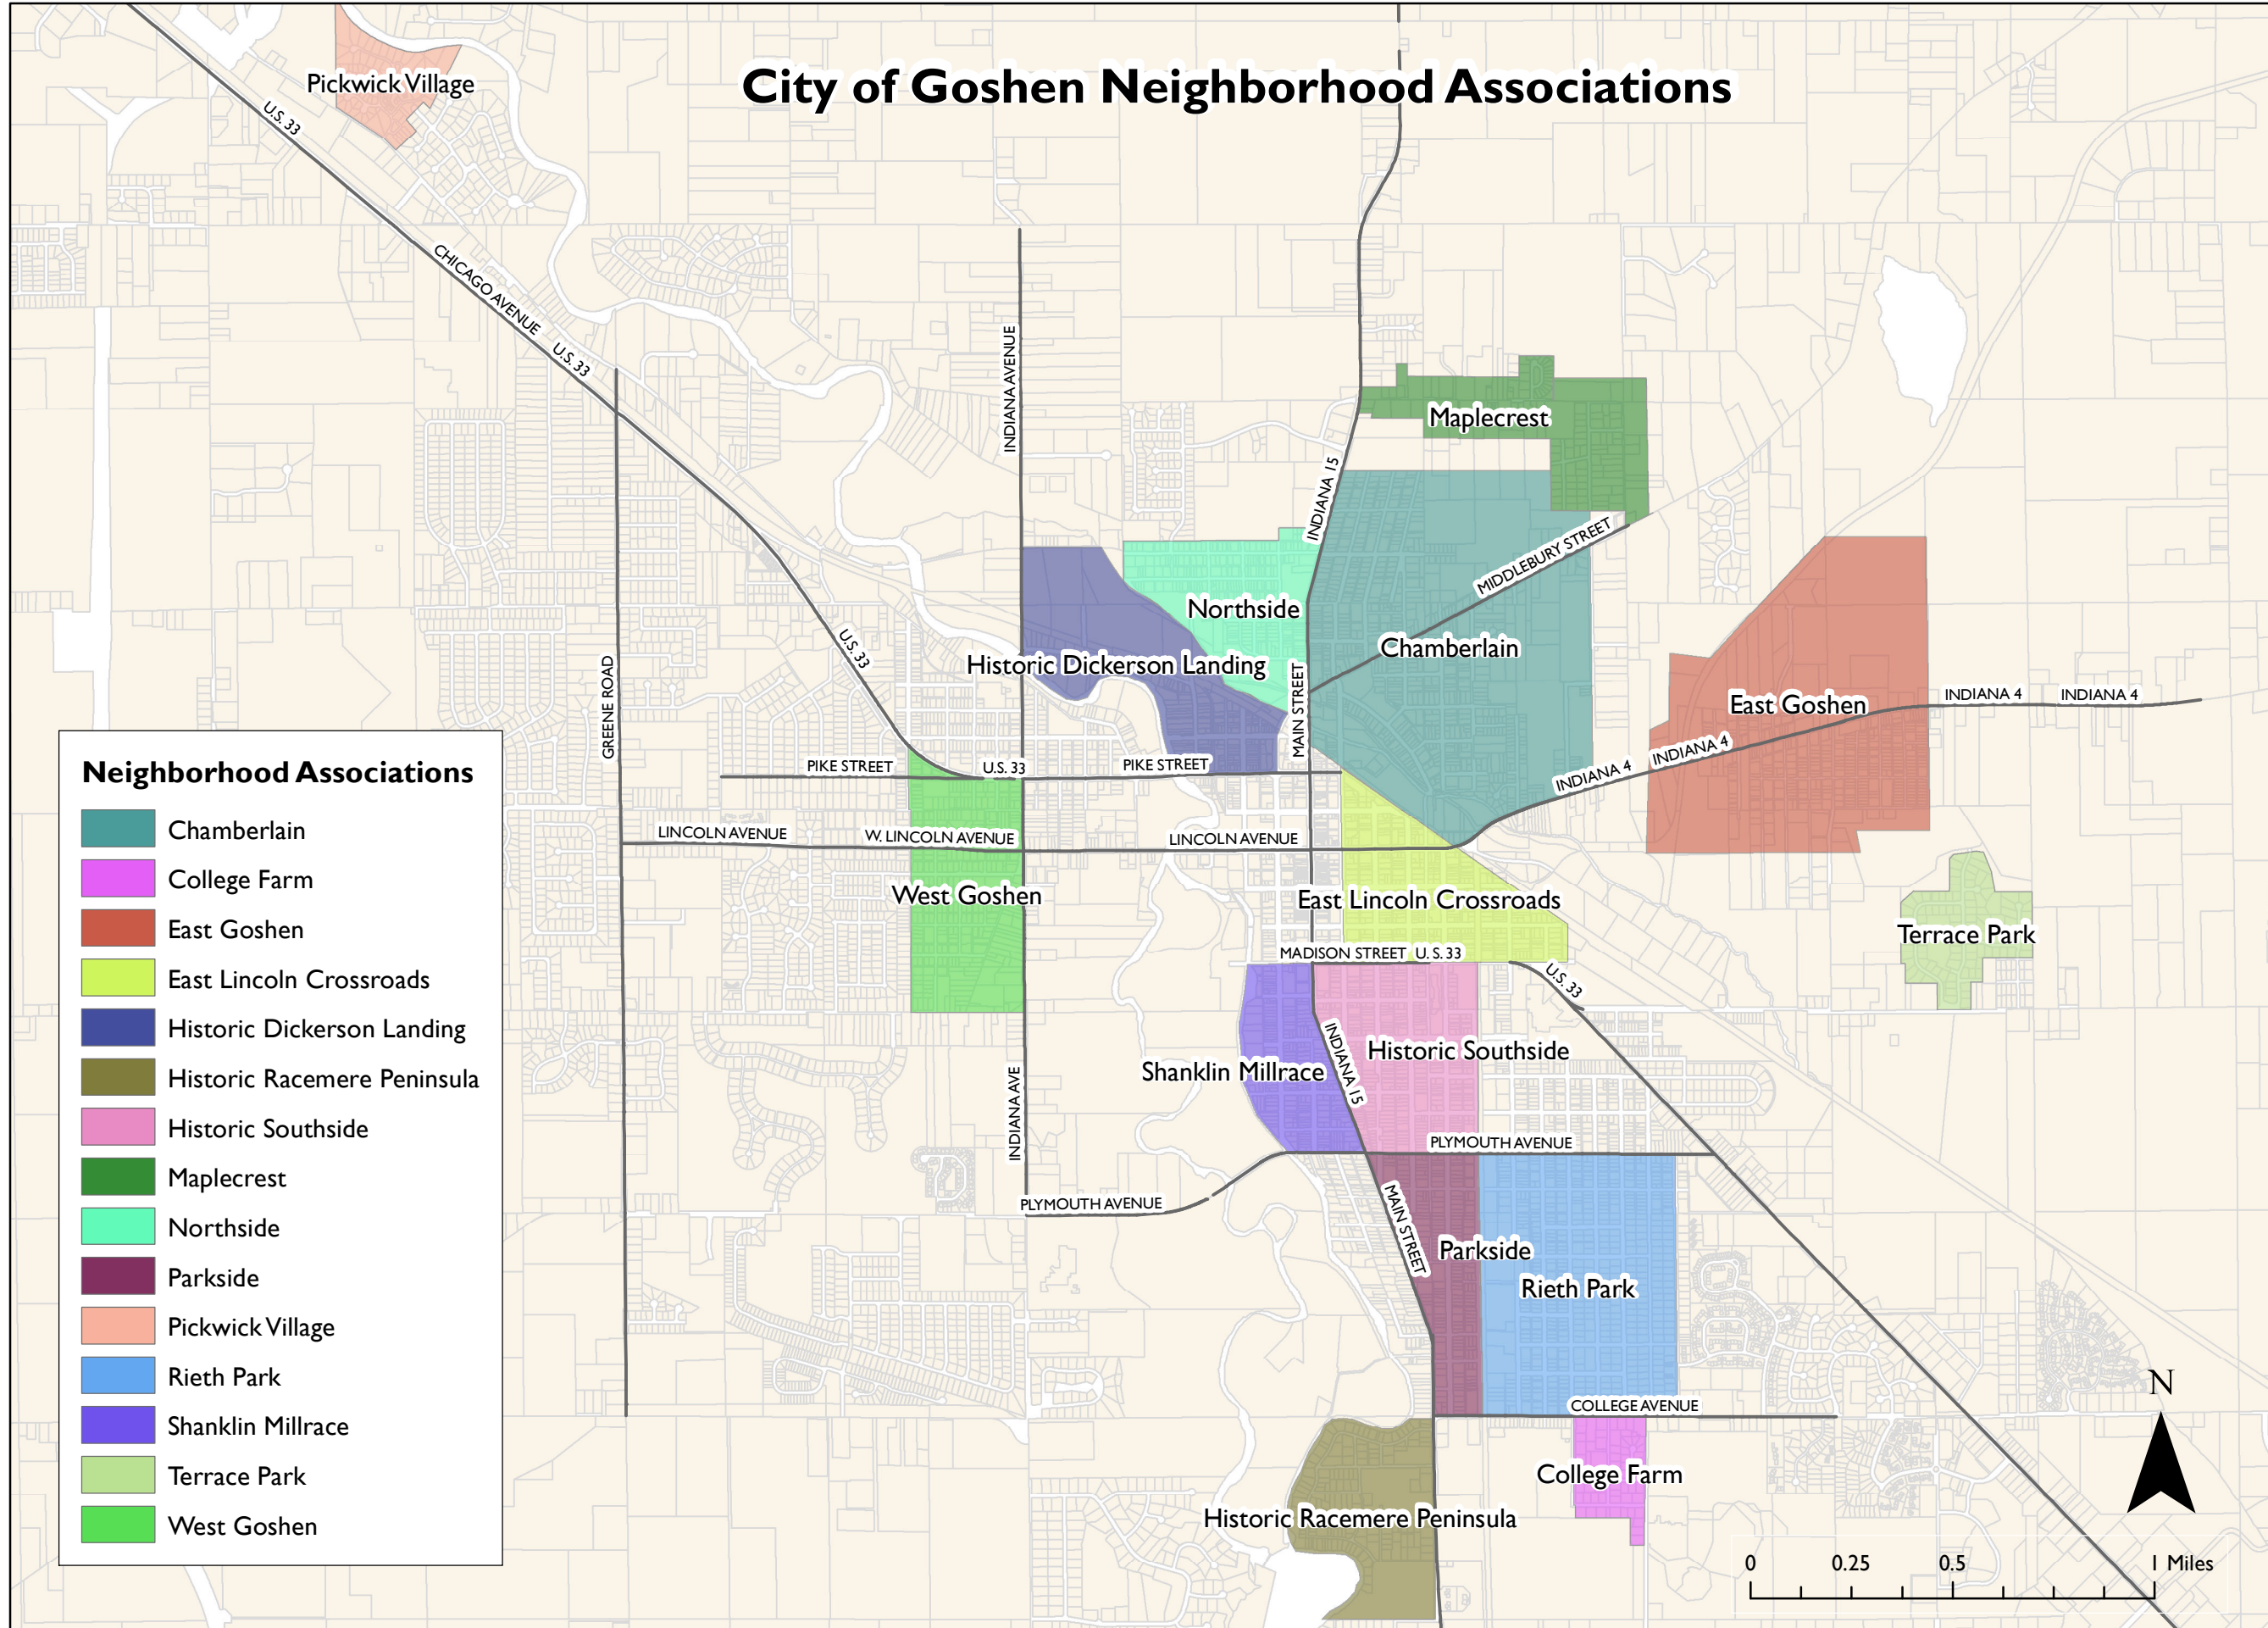

City of Goshen Neighborhood Associations

Neighborhood Associations

- Chamberlain
- College Farm
- East Goshen
- East Lincoln Crossroads
- Historic Dickerson Landing
- Historic Racemere Peninsula
- Historic Southside
- Maplecrest
- Northside
- Parkside
- Pickwick Village
- Rieth Park
- Shanklin Millrace
- Terrace Park
- West Goshen