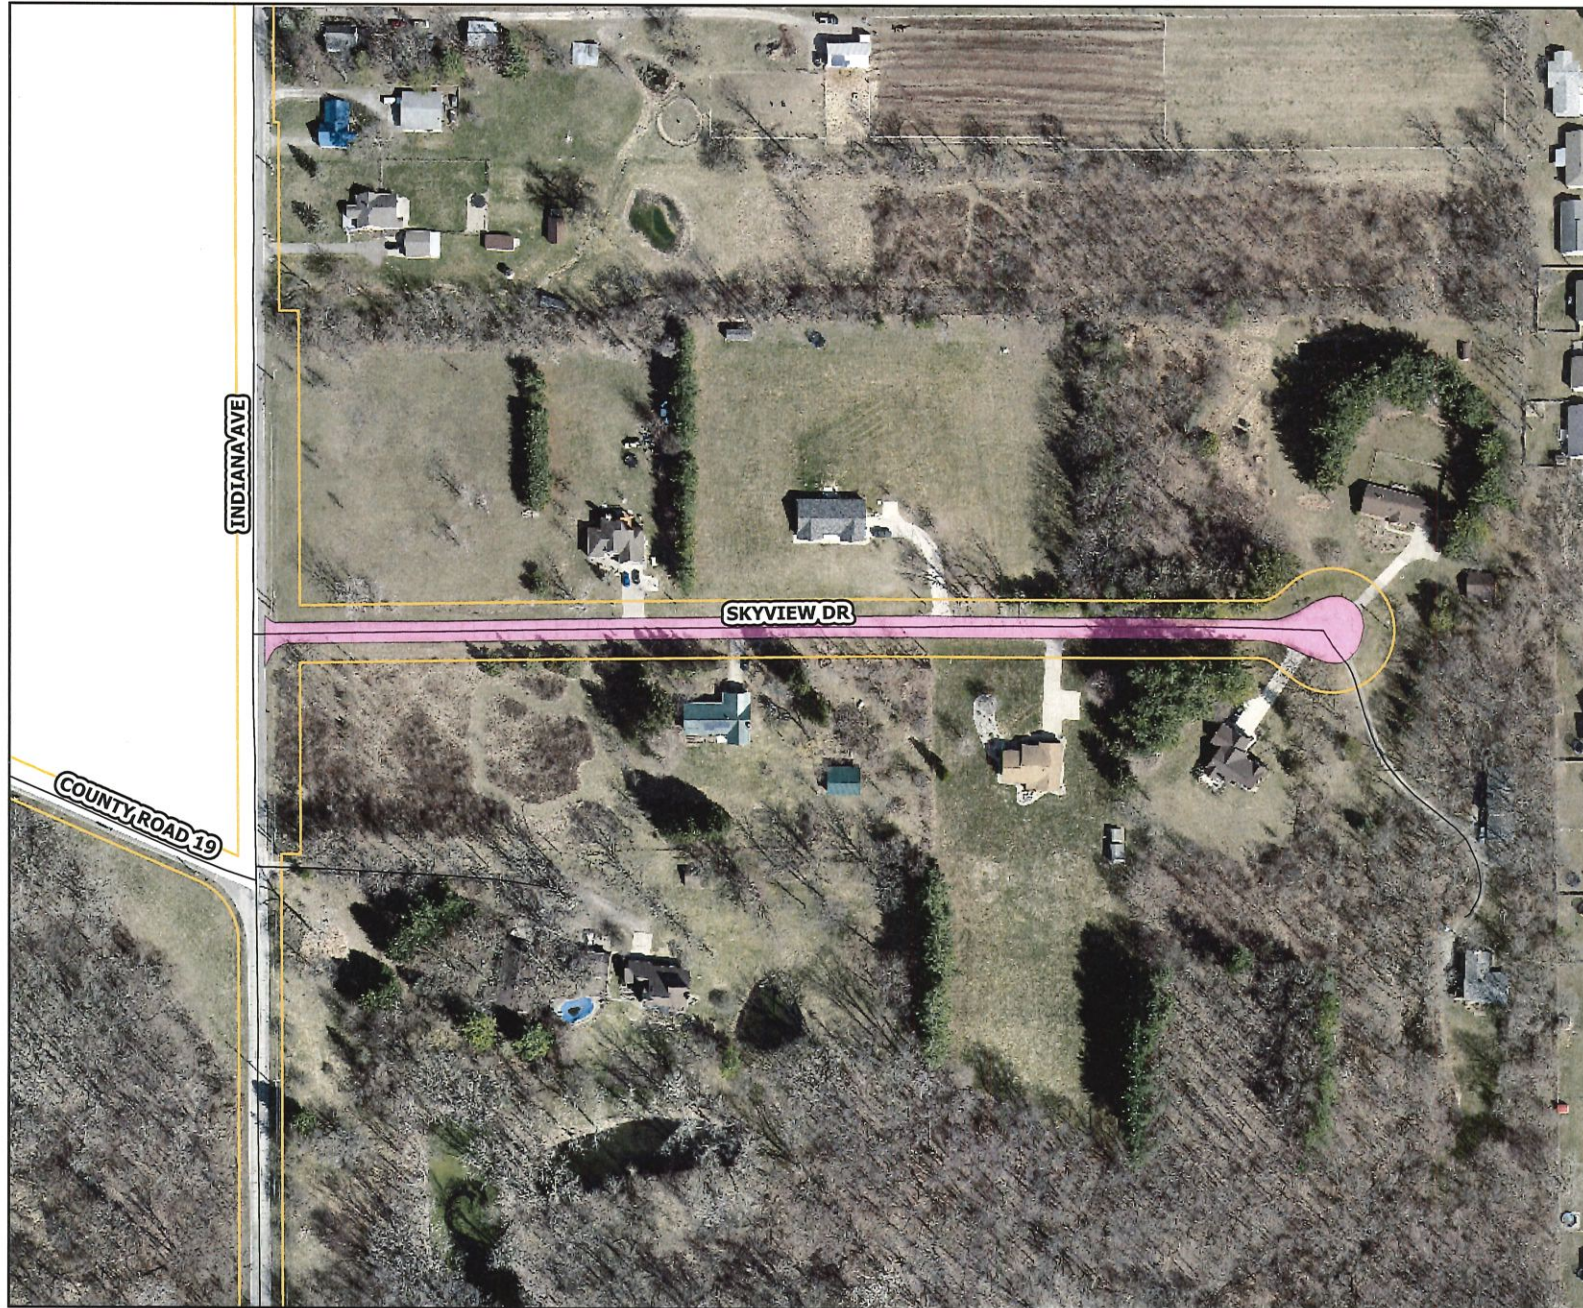

2022 City of Goshen Paving Package

Skyview Dr. from Indiana Ave. to Cul-De-Sac

0 100 200
Feet

Legend

-  Full Depth Replacement
-  Mill and Pave

Area	Mill Depth
3,138 sqYd	2